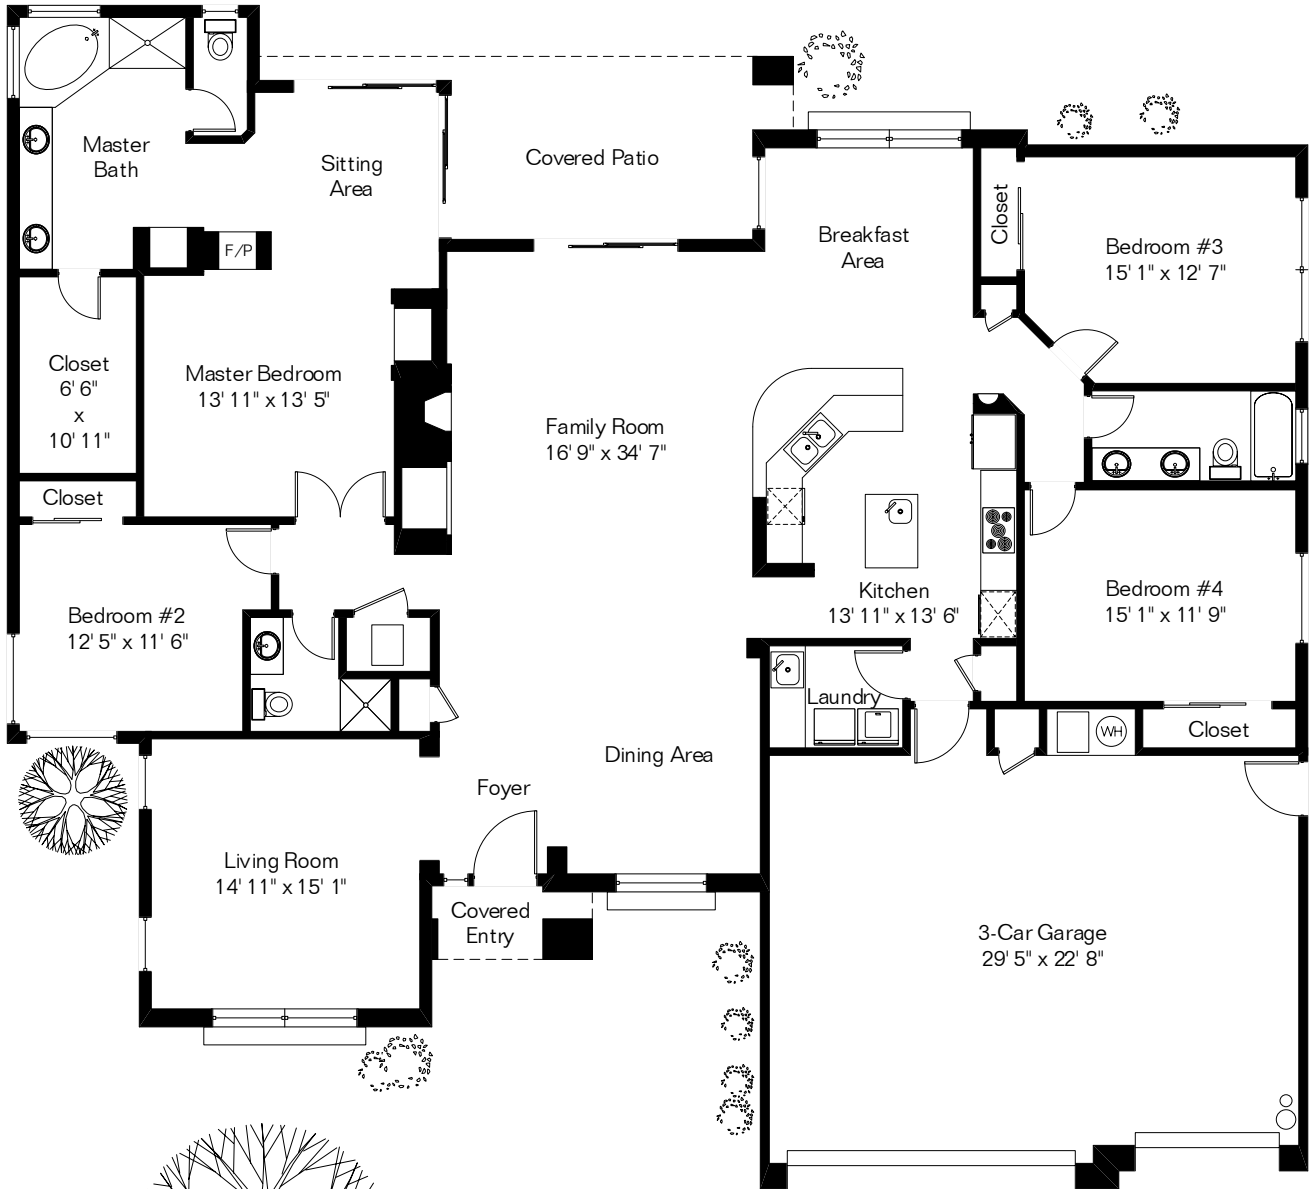

The square footages and room size information are deemed to be reliable but are not guaranteed and should be independently verified. This drawing is for marketing purposes only.

6421 N Nirvana Pl

Living Area 2,870 Sq Ft
Garage 751 Sq Ft

Site Visit May 2021

Copyright 2021 Floor Plans First! LLC
All Rights Reserved.

Floor Plans First!
See the Floor Plan First!
FloorPlansFirst.com™
(520) 881-1500